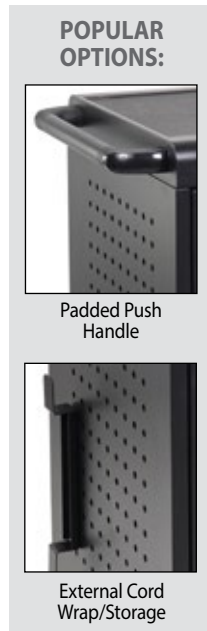

Small space-saving footprint

Model: SS36

26 wide x 21" deep x 37" tall
Double door access

Device screen size capacity: up to 14"

SUPPORTS:  Windows10  Mac  chrome  iPad  android

SS36 SPECIFICATIONS

Lab Dimensions

DOUBLE DOORS

Width: 67 cm / 26.25"

Depth: 54 cm / 21.25"

Height: 95.3 cm / 37.5"

Weight: Approx.* 63.5 kg / 140 lbs.

* Empty weight—actual weight determined by configuration of system

Device Storage Dimensions

Width: 2.5 cm / 1"

Depth: 38 cm / 15"

Height: 27.9 cm / 11"

Features:

- Supports up to 36 devices
- Each model has a relatively small footprint
- Steel construction with padded top surface
- Ships fully assembled w/ pre-wired options
- Meets ANSI international safety standards
- Key-locking front and rear doors
- 4" ball-bearing swivel casters
- Two-wheel locking brakes
- Illuminated Master Power ON/Off switch
- Two peripheral electrical outlets
- Single removable 10-foot power cord
- Rubber coated device storage areas & dividers
- Cable management system