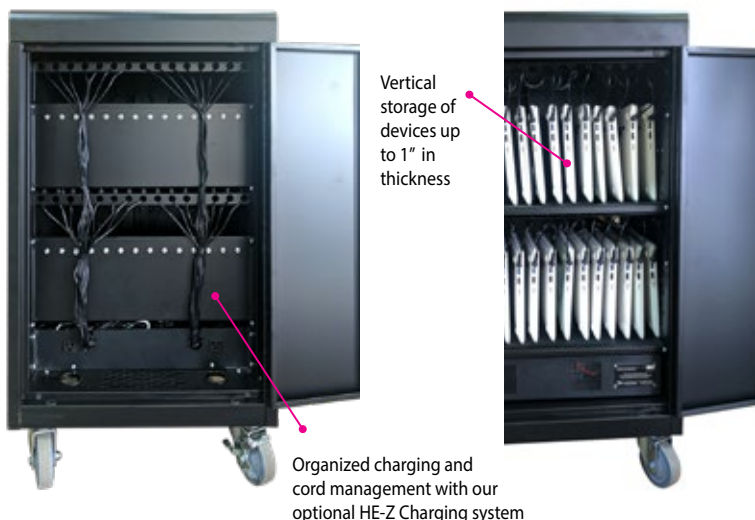

Small space-saving footprint

Model: SS36

26 wide x 21" deep x 37" tall
Double door access

Device screen size capacity: up to 14"

SUPPORTS:  Windows10  Mac  chrome  iPad  android

SS36 SPECIFICATIONS

Lab Dimensions

Width: 2.5 cm / 1"

Depth: 38 cm / 15"

Height: 27.9 cm / 11"

Features:

- Supports up to 36 devices
- Each model has a relatively small footprint
- Steel construction with padded top surface
- Ships fully assembled w/ pre-wired options
- Meets ANSI international safety standards
- Key-locking front and rear doors
- 4" ball-bearing swivel casters
- Two-wheel locking brakes
- Illuminated Master Power ON/Off switch
- Two peripheral electrical outlets
- Single removable 10-foot power cord
- Rubber coated device storage areas & dividers
- Cable management system